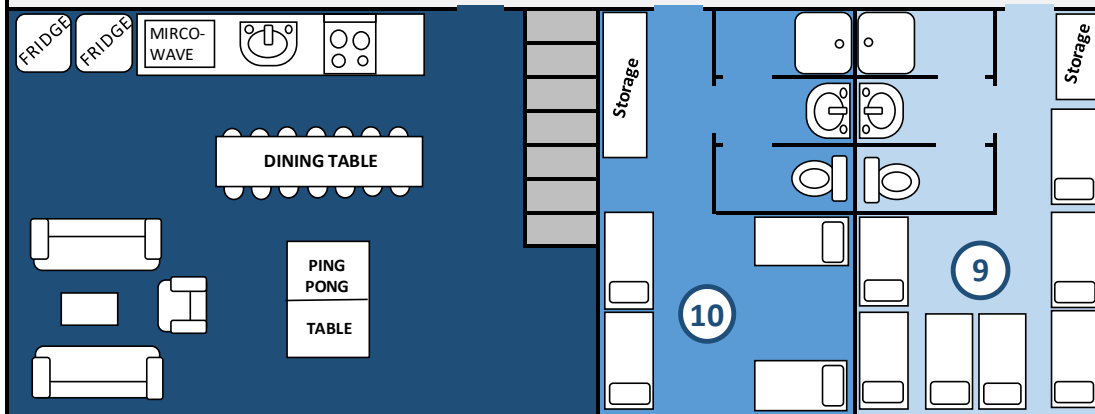

SAMBAS LODGE LAYOUT

Each room includes:

Extra blankets, toilet paper and rubbish bags

DOWN STAIRS

UP STAIRS

FRONT
DOOR

BACK
DOOR

FRONT
DOOR

BACK
DOOR

DECK

BBQ

Rooms 1, 2, 7, 8, 9, 12
5 sets of bunks and 2 Single
beds or **if requested** 1 king bed

Rooms 3, 4, 5, 6
2 single beds or **if
requested** 1 king bed

Rooms 10, 11
4 sets of bunks