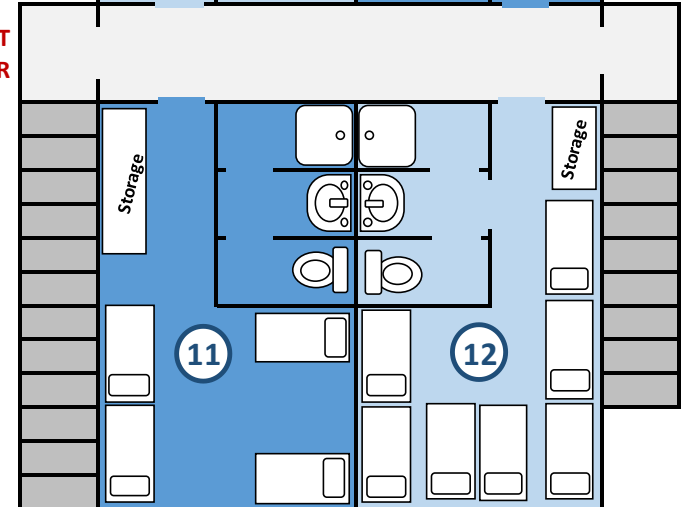

SAMBAS LODGE LAYOUT

Each room includes:

Extra blankets, toilet paper and rubbish bags

DOWN STAIRS

UP STAIRS

FRONT
DOOR

BACK
DOOR

FRONT
DOOR

BACK
DOOR

DECK

BBQ

Rooms 1, 2, 7, 8, 9, 12
5 sets of bunks and 2 Single
beds or **if requested** 1 king bed

Rooms 3, 4, 5, 6
2 single beds or **if
requested** 1 king bed

Rooms 10, 11
4 sets of bunks