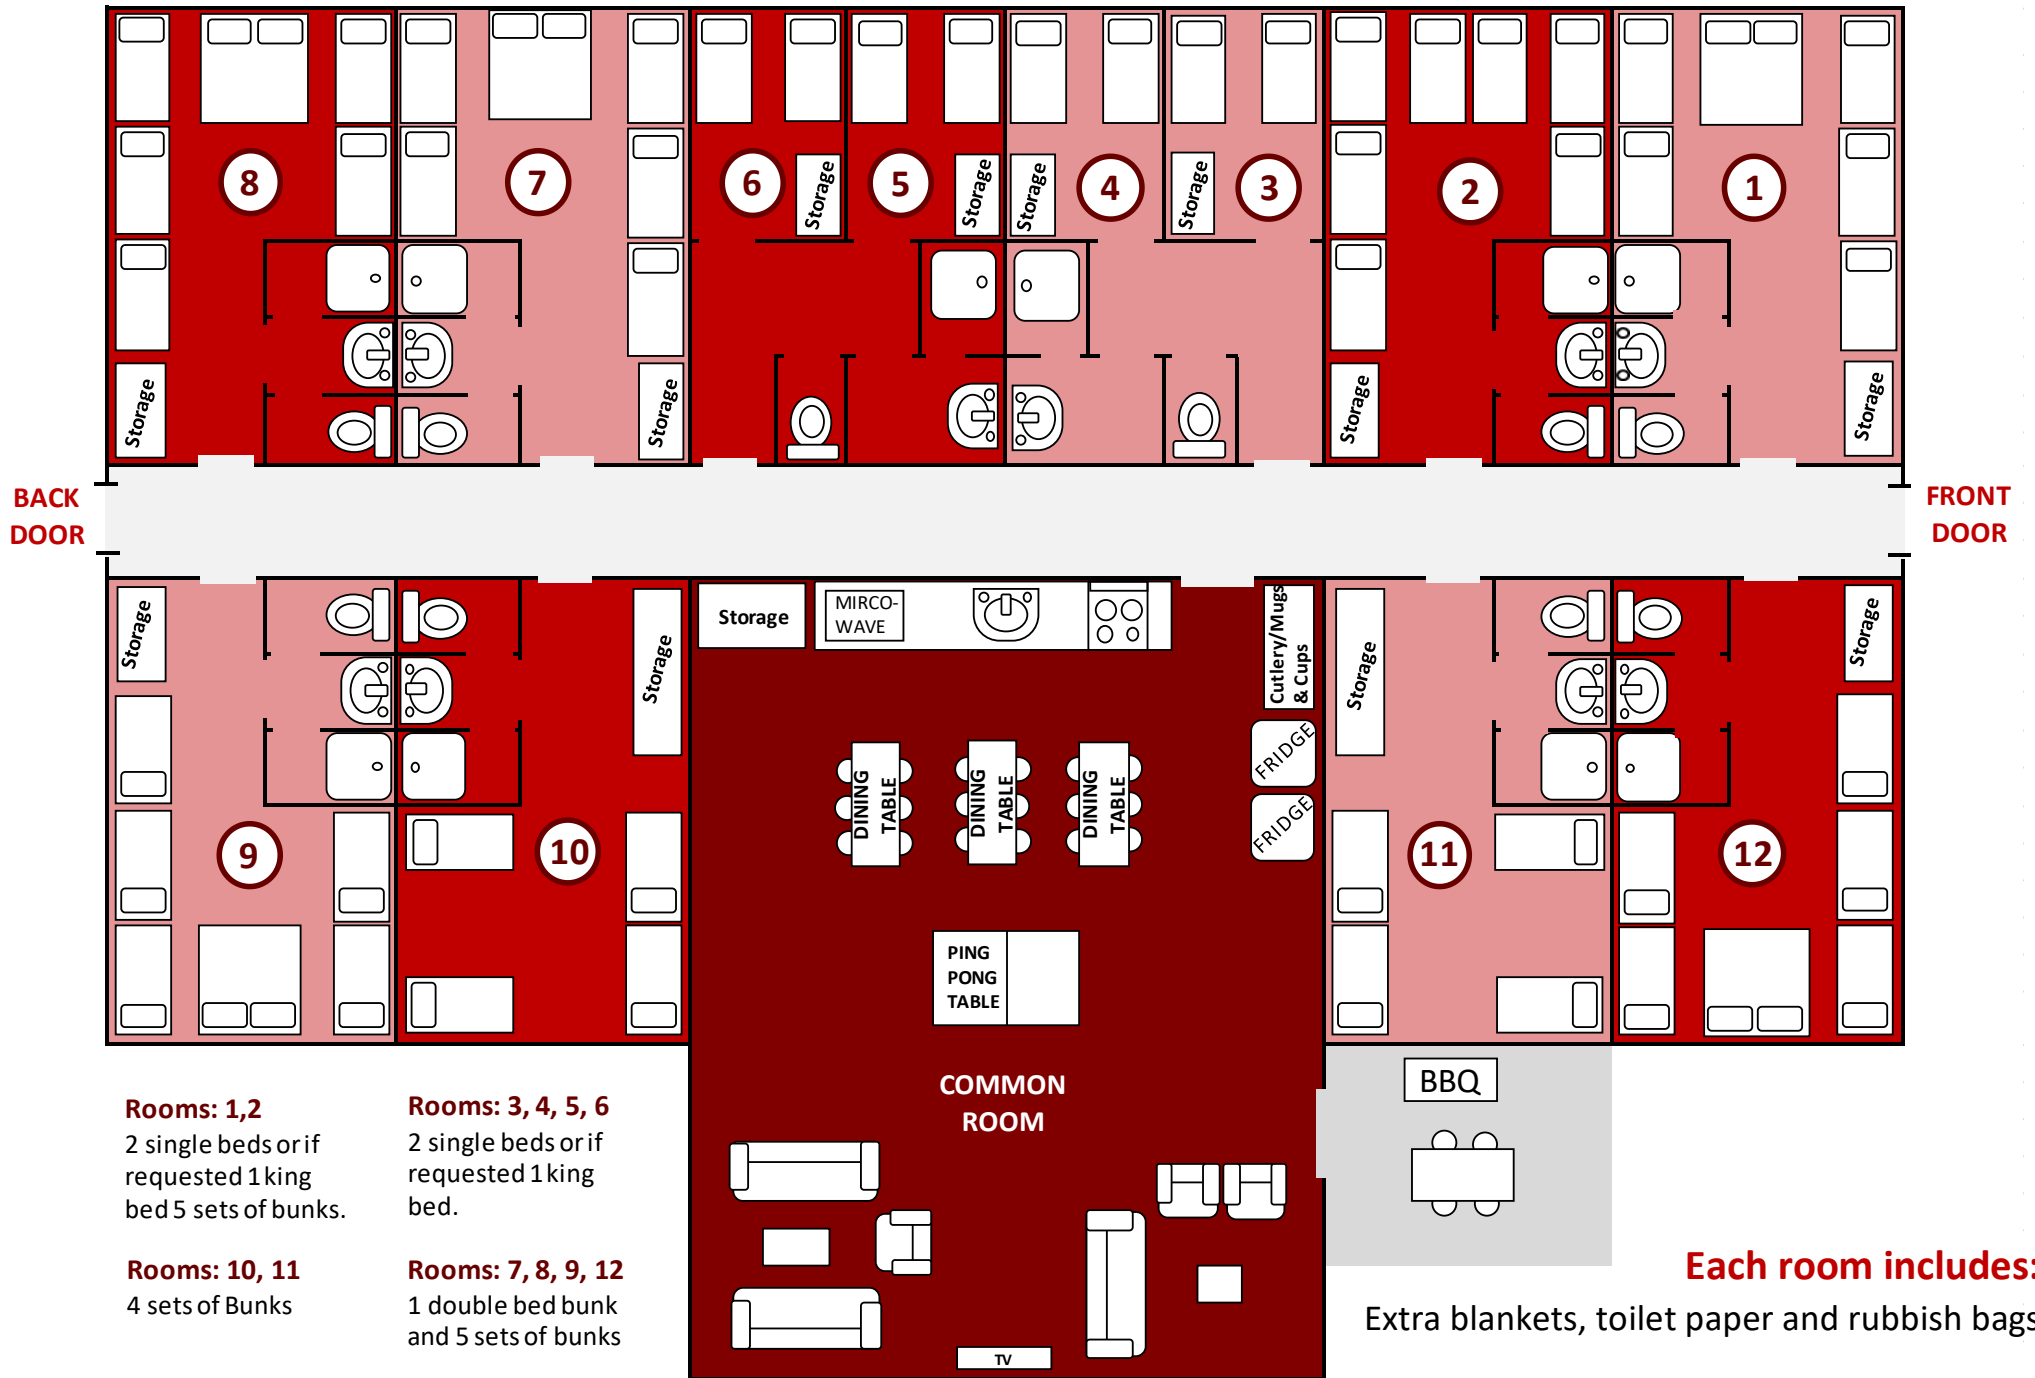

MONS MEG LODGE LAYOUT

Rooms: 1,2
2 single beds or if requested 1 king bed 5 sets of bunks.

Rooms: 10, 11
4 sets of Bunks

Rooms: 3, 4, 5, 6
2 single beds or if requested 1 king bed.

Rooms: 7, 8, 9, 12
1 double bed bunk and 5 sets of bunks

Each room includes:
Extra blankets, toilet paper and rubbish bags